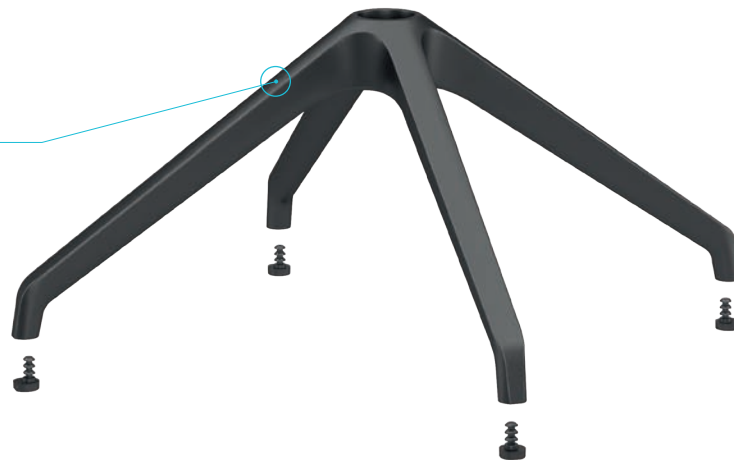

11.70.208.05N

CV06

Colonna girevole Swiss nera
Swiss black swivel column

11.70.236.99N

RA47A

Base 4 razze Swiss bassa c.50
per piedini bianca con anello - nera
Low 4-legs base Swiss c.50
for gliders with ring - black

11.70.340.05N

H. totale con piedini
Total height with gliders
380 mm

Interassi piastra
Interaxis plate
200 x 153 mm

Swiss bassa con supporto H.60
low with H.60 support

MP13

Supporto basso Swiss bianco
Low support Swiss white