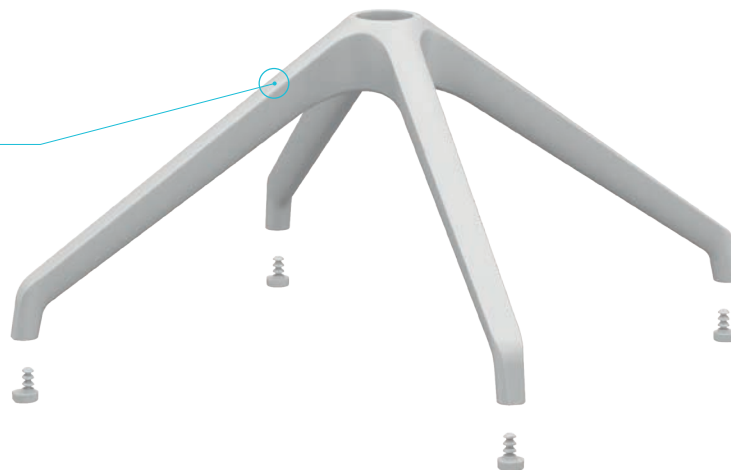

Supporto basso Swiss bianco
Low support Swiss white

11.70.210.05B

CV06

Colonna girevole Swiss bianca
Swiss white swivel column

11.70.236.99B

RA47A

Base 4 razze Swiss bassa c.50
per piedini bianca con anello - bianca
Low 4-legs base Swiss c.50
for gliders with ring - white

11.70.340.05B

H. totale con piedini
Total height with gliders
350 mm

Interassi piastra
Interaxis plate
200 x 153 mm

Swiss bassa con supporto H.90
low with H.90 support

MP12

Supporto alto Swiss nero
High support Swiss black