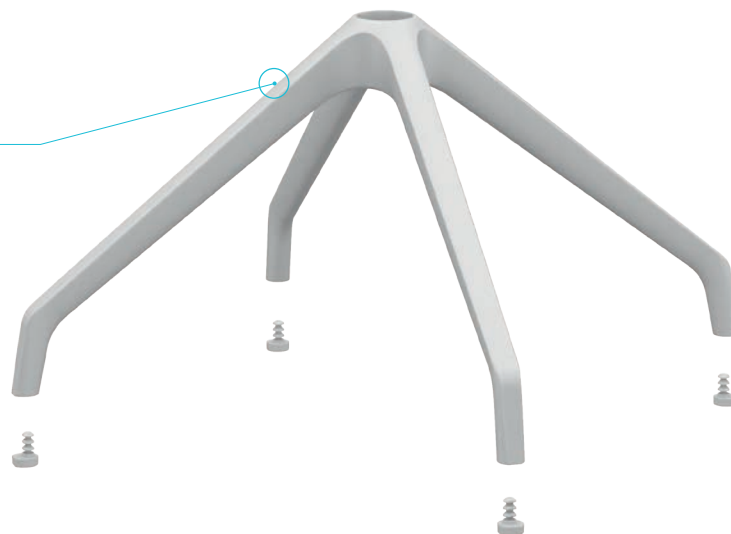

11.70.210.05B

CV06

Colonna girevole Swiss bianca
Swiss white swivel column

11.70.236.99B

RA37A

Base 4 razze Swiss alta bianca
con piedini e feltrini smontati
Swiss white high 4-legs base
with disassembled felted gliders

11.70.207.05B

H. totale con piedini
Total height with gliders
409 mm

Interassi piastra
Interaxis plate
200 x 153 mm

Swiss alta con supporto H.90
high with H.90 support

MP12

Supporto alto Swiss nero
High support Swiss black