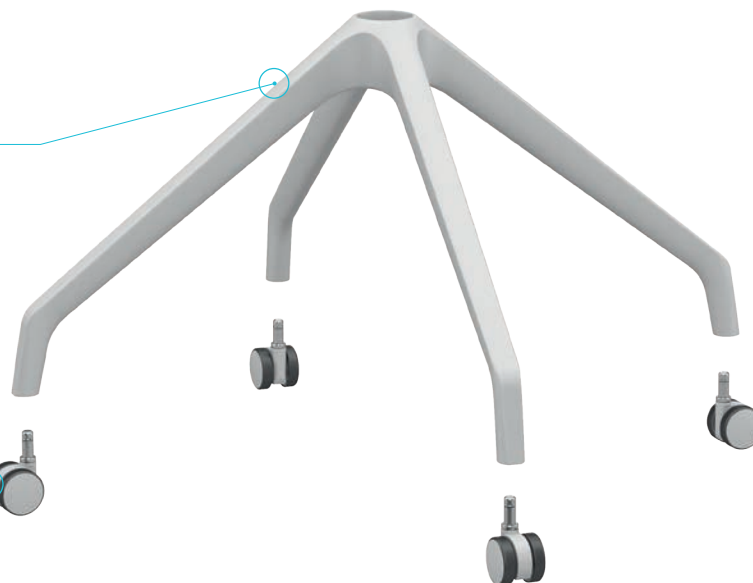

11.70.210.05B

CV06

Colonna girevole Swiss bianca
 Swiss white swivel column

11.70.236.99B

RA37

Base 4 razze Swiss alta bianca P.11
 Swiss white high 4-legs base P.11

11.70.202.05B

DR40D