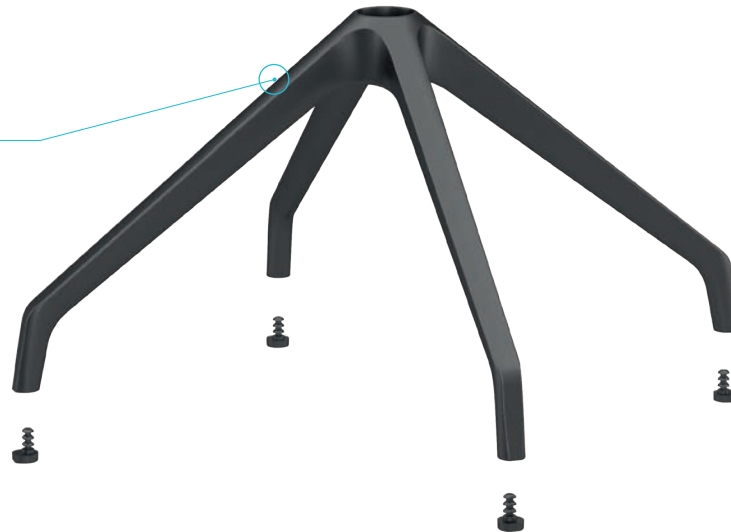

11.70.207.05B

H. totale con piedini
Total height with gliders
409 mm

Interassi piastra
Interaxis plate
200 x 153 mm

Swiss alta con supporto H.90
high with H.90 support

MP12

Supporto alto Swiss nero
High support Swiss black

11.70.208.05N

CV06

Colonna girevole Swiss nera
Swiss black swivel column

11.70.236.99N

RA37A

Base 4 razze Swiss alta nera
con piedini e feltrini smontati
Swiss black high 4-legs base
with disassembled felted gliders

11.70.207.05N

H. totale con piedini
Total height with gliders
441 mm

Interassi piastra
Interaxis plate
200 x 153 mm

Swiss alta con supporto H.60 e ruote
high with H.60 support and castors

MP13

Supporto basso Swiss bianco
 Low support Swiss white