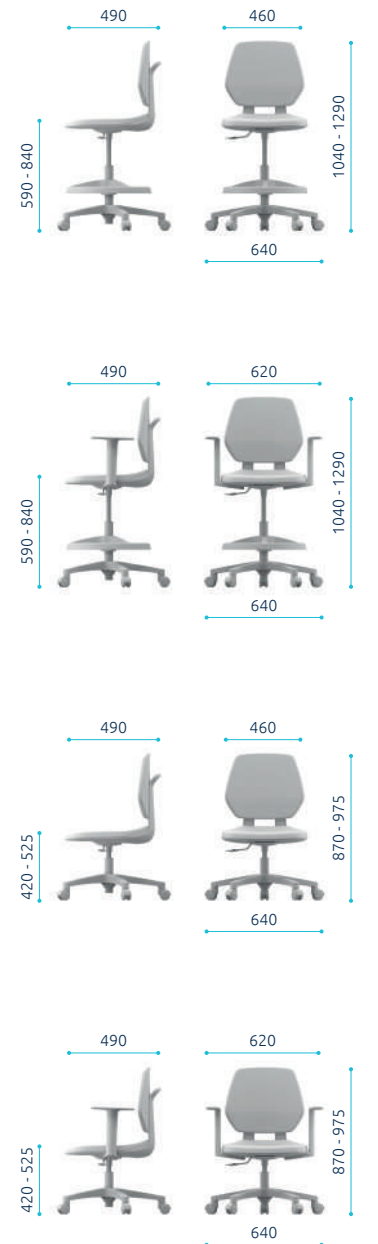

Disponibile anche in versione Start up girevole, adattabile a diversi ambienti di lavoro.

*Minimal design for a functional proposal.*

**Cary** is the new barstool with a simple and essential style.

*It includes three solutions: basic version completely in plastic, upholstery seat for added comfort or polyurethane seat and back to ensure the upmost seating performance.*

Plastic version - possibility to upholster the seat.

• Black handle and bearing structure available in black and grey.

Basic version  
completely in plastic.

Soluzione con sedile e schienale  
interamente in plastica per  
la versione basic.

*Solution with seat and back  
entirely in plastic as basic version.*

- Plastic seat and back  
available in 4 colors:

black, grey, blue and red.

uniZ  
design for you

Ved Lunden 7  
DK-8230 Åbyhøj  
Denmark